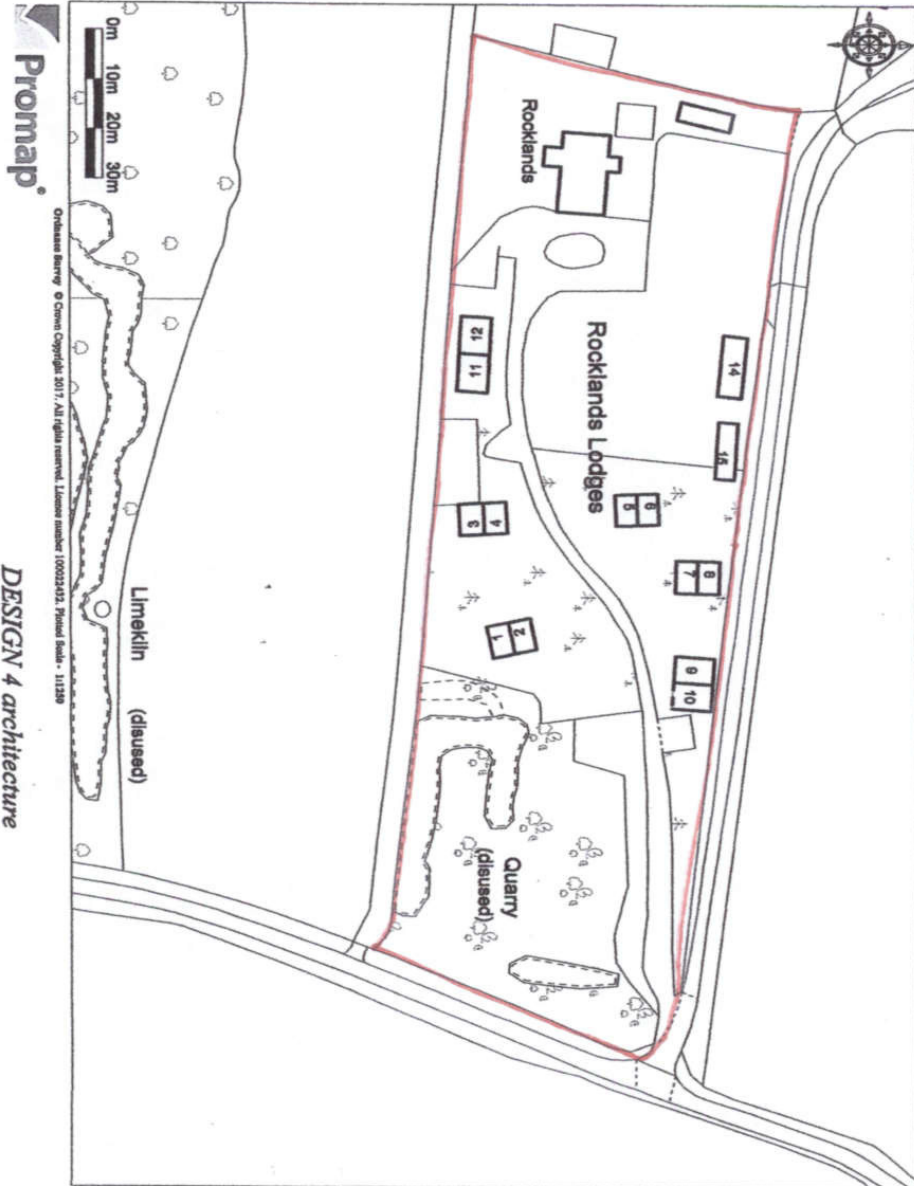

Proposed Holiday Cabins
Rocklands Lodges
Cawthorne Lane
Location Plan 1:1250

Promap

DESIGN 4 architecture

A/00507/K
RYEDALE DM

- 3 MAY 2017

DEVELOPMENT
MANAGER

THIS COPY HAS BEEN MADE BY OR WITH THE
AUTHORITY OF RYEDALE DISTRICT COUNCIL
PURSUANT TO SECTION 47 OF THE COPYRIGHT,
DESIGNS AND PATENTS ACT 1988 UNLESS
THAT ACT PROVIDES A RELEVANT EXCEPTION TO
COPYRIGHT, THE COPY MUST NOT BE COPIED
WITHOUT THE PRIOR PERMISSION OF THE
COPYRIGHT OWNER.